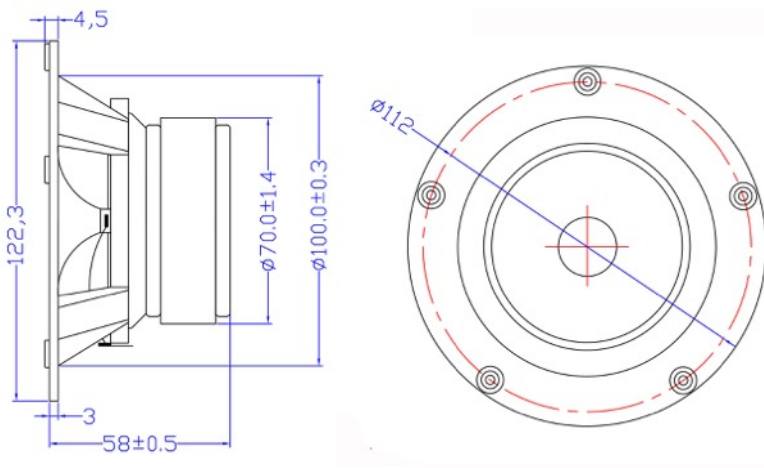

Vintage Gold